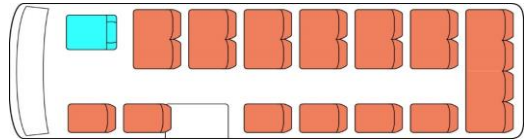

Dimensions & Weight	
Dimensions: L x W x H (mm)	6990 x 2075 x 2635
Ground Clearance (mm)	180
Minimum Turning Radius (metres)	7.9
Gross vehicle weight/Kerb Weight (kg)	5670
Kerb Weight (kg)	3610
Pay load (kg)	2060

Colour Selection		
1) Exterior - Please Choose From Below		2) Interior
058	White	
058	White	
4E9	Beige	
058	White	
939	Lavender	
8M1	Lavender Blue	
058	White	
058	White	
766	Turquoise	
541	Yellow	
		2JP
		2DT
		2KA
		2HL

Specification and model are subject to change without prior notice. Note:- Vehicle color might slightly differ from the printed photos in this catalog

Dar es Salaam
Headoffice: Pugu Road
P.O.Box 9060, Dar es Salaam
Tel:+255 22 2866815-9
Fax:+255 22 2866814

Dar es Salaam
Branch: Sokoine Drive
P.O.Box 9060, Dar es Salaam
Tel:+255 22 2118990 -1
Tel:+255 22 2118994

Arusha
Goliondoi Road
P.O.Box 194 Arusha
Tel: +255 27 2544092
Fax: +255 27 2548426

Tanga
Bombo Hospital Road
P.O.Box 109, Tanga
Tel: +255 27 2644668
Tel: +255 27 2644669

Email
sales@toyotatz.com
service@toyotatz.com
yamaha@toyotatz.com
website: www.toyotatz.com